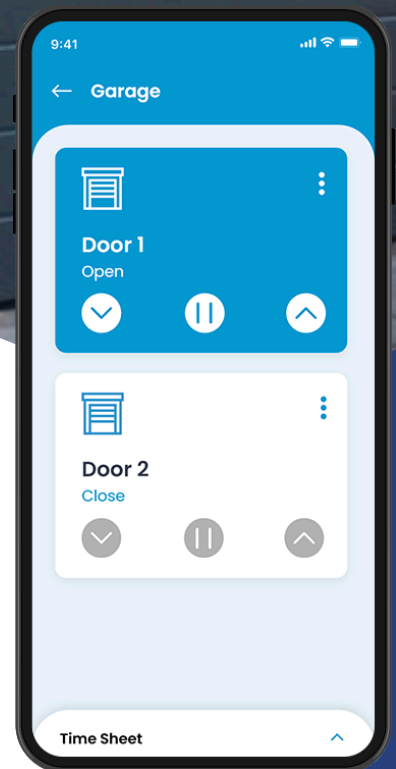

SMART RETROFIT AUTOMATION SOLUTION FOR YOUR DOORS, GATES, WINDOWS AND BLINDS

Easily retrofit and control any motorised application from your smartphone from anywhere.

AUTOMATION SOLUTION FOR ANY MOTORIZED APPLICATION