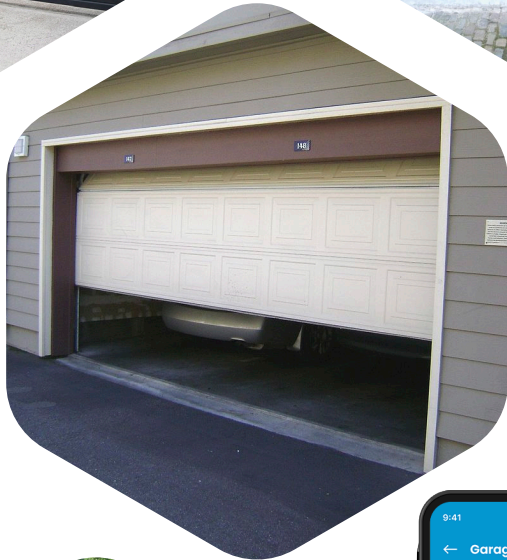

SMART RETROFIT AUTOMATION SOLUTION FOR YOUR DOORS, GATES, WINDOWS AND BLINDS

Easily retrofit and control any motorised application from your smartphone from anywhere.

AUTOMATION SOLUTION FOR ANY MOTORIZED APPLICATION