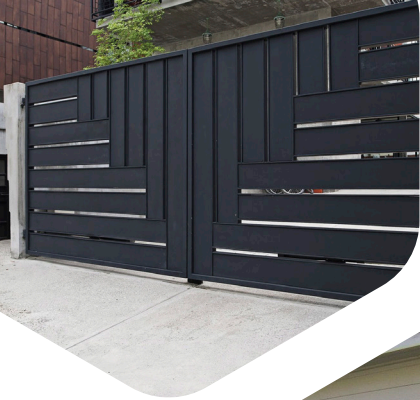

SMART RETROFIT AUTOMATION SOLUTION FOR YOUR DOORS, GATES, WINDOWS AND BLINDS

Easily retrofit and control any motorised application from your smartphone from anywhere.

AUTOMATION SOLUTION FOR ANY MOTORIZED APPLICATION