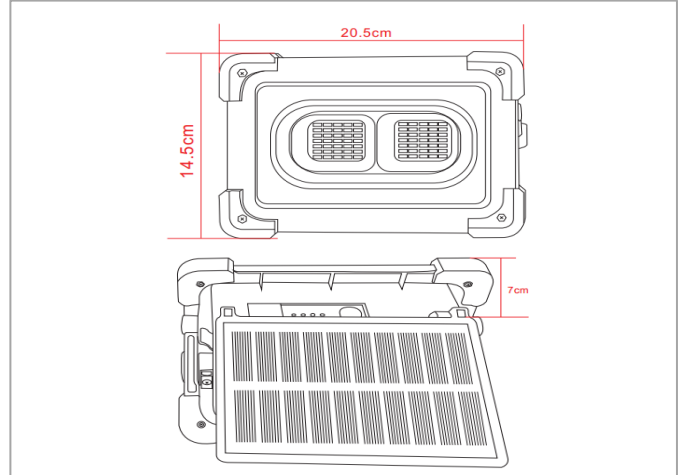

Vertex 8W Portable Solar Worklight with Bluetooth

| | | | |
|---------------------------------|-----------------------------|-----------------------------------|---------------|
| MODEL (JH SKU CODE ONLY) | CS-OP-VTLB-STD-8W-Bluetooth | UGR | / |
| INPUT VOLTAGE (V) | 3.7V | HOUSING COLOUR | YELLOW |
| PROTECTION CLASS | / | MATERIAL | ABS |
| IC-4 RATED (Y/N) | / | IP | IP38 |
| POWER FACTOR (PF) | / | OPERATING TEMPERATURE (°C) | |
| WATTAGE (W) | 8W | DIMMABLE (Y/N) | |
| FLICKER FREE (Y/N) | Y | DIMMING TYPE | |
| LUMEN OUTPUT (LM) | 970LM | CUT-OUT (mm) | / |
| EFFICACY (LM/W) | | DIMENSION (mm) | 205*700*145mm |
| COLOUR TEMPERATURE (K) | 6000-6500K | NET WEIGHT (kg) | 0.65kg |
| BEAM ANGLE (°) | 84° | LIFE SPAN | |
| CRI (Ra) | > 70 | WARRANTY | 1 years |
| SDCM | / | COMPLIANCE | |