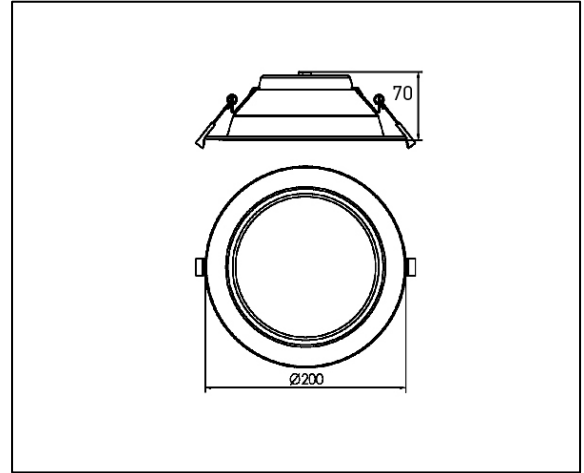

Oleve 20W Downlight 165mm Cut-out

PRODUCT SPECIFICATIONS:

MODEL	CS-LAE-OL-20W	HOUSING COLOUR	MATT WHITE
INPUT VOLTAGE (V)	220-240V AC	MATERIAL	ALUMINUM
PROTECTION CALSS	II	IP	Front: IP44 Back: IP20
POWER FACTOR (PF)	0.9	OPERATING TEMPERATURE (°C)	-20°C to +45°C
WATTAGE (W)	20W	DIMMABLE (Y/N)	YES
FLICKER FREE (Y/N)	YES	DIMMING TYPE	TRIAC DIMMING
LUMEN OUTPUT (LM)	1850/2000LM	INSTALLATION TYPE	RECESSED
EFFICACY (LM/W)	90/100LM/W	CUT-OUT (mm)	Ø165
COLOUR TEMPERATURE (K)	3000K/4000K/ 5000K/6000K	DIMENSION (mm)	Ø200*70
BEAM ANGLE (°)	100°	NET WEIGHT (kg)	0.26
CRI (Ra)	>80	LIFE SPAN (Hour)	50,000
SDCM	<5	WARRANTY (Year)	5
UGR	25	COMPLIANCE	SAA, RCM