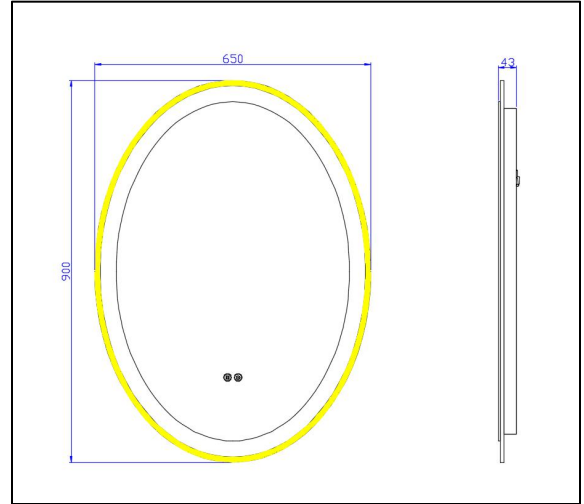

## KG 25W Mirror Light 3000K/6000K Anti-Fog 650\*900 Elliptical

MODEL	CS-KG-JC41Z-02A4	UGR	13
LED BRAND & TYPE	2835	HOUSING COLOUR	White
DRIVER BRAND & TYPE	LETARON	MATERIAL	Glass & Iron & Acrylic
INPUT VOLTAGE (V)	200-250	IP	IP44
PROTECTION CALSS	4	IK	IK05
IC-4 RATED (Y/N)	Y	AMBIENT TEMPERATURE (°C)	0-40°C
SPD (KV)	1000	OPERATING TEMPERATURE (°C)	ta55°C
POWER FACTOR (PF)	0.9	DIMMABLE (Y/N)	N
WATTAGE (W)	30	COMPLIANCE	SAA
FLICKER FREE (Y/N)	Y	INSTALLATION TYPE	Wall mounted
SDCM	3	CRI (Ra)	80
EFFICACY (LM/W)	25	DIMENSION (mm)	650x900x43
COLOUR TEMPERATURE (K)	3000/6000	NET WEIGHT (kg)	11.08
BEAM ANGLE (°)	180	LIFESPAN (hr.) @L70B50	30000
WARRANTY (yr.)	2		