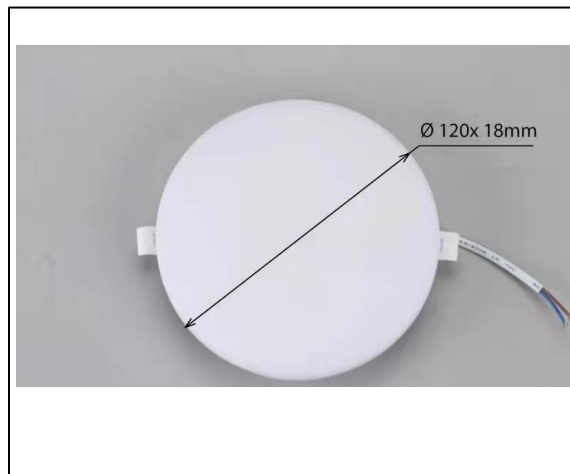

KES 15W LED Round Downlight White with Adjustable Variable Hole 120x18

MODEL	CS-KES-FPR-15W-WHITE	HOUSING COLOUR	White
LED BRAND & TYPE	Sanan2835	MATERIAL	Aluminum+Acrylic
DRIVER BRAND & TYPE	SAA Driver	OPERATING TEMPERATURE (°C)	0-40
INPUT VOLTAGE (V)	90-265V	IP	20
PROTECTION CLASS	20	AMBIENT TEMPERATURE (°C)	25
POWER FACTOR (PF)	0.5	COLOUR TEMPERATURE (K)	4000K
WATTAGE (W)	15W	DIMMABLE (Y/N)	N
FLICKER FREE (Y/N)	Y	INSTALLATION TYPE	Embedded
LUMEN OUTPUT (LM)	1500	Hole Cut-Out (mm)	55-95
EFFICACY (LM/W)	100	DIMENSION (mm)	Φ120x18
BEAM ANGLE (°)	110	LIFESPAN (hr.) @L70B50	30000
CRI (Ra)	80	WARRANTY (yr.)	3