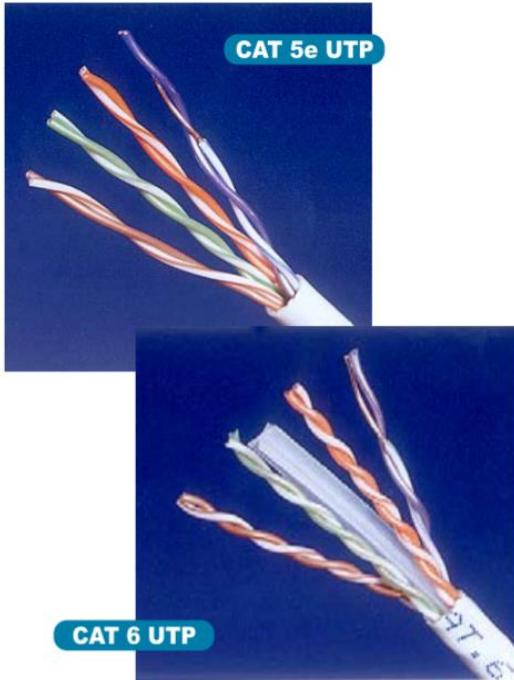

Matrix CAT6 RJ45 Patch Cord 10M Blue CS-TE-PC610.0-BLU

CAT 5e & CAT 6 PATCH CABLES

- Standard colours available:
Blue, Green, Red and Yellow
- Standard lengths available:
0.5, 1.0, 2.0, 3.0, 5.0 and 10.0
(All measurements in metres)
- Other colours and lengths available
on special orders
- Available in T568A or T568B wiring
- A variety of boots also available

GLOSSARY:

- UTP:** Unshielded Twisted Pair
- FTP:** Foil Twisted Pair
- STP:** Shielded Twisted Pair
- SFTP:** Single Foil Twisted Pair
- SSTP:** Single Shielded Twisted Pair

SPECIFICATIONS

US PLUG1
8P8C 50U"
DOUBLE LAYERS TYPE