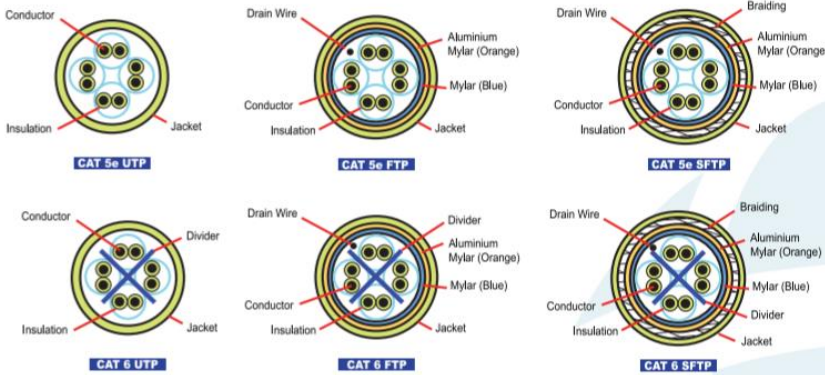

Matrix CAT6 RJ45 Patch Cord 10M Blue CS-TE-PC610.0-BLU

CAT 5e & CAT 6 PATCH CABLES

- Standard colours available:
Blue, Green, Red and Yellow
- Standard lengths available:
0.5, 1.0, 2.0, 3.0, 5.0 and 10.0
(All measurements in metres)
- Other colours and lengths available
on special orders
- Available in T568A or T568B wiring
- A variety of boots also available

GLOSSARY:

- UTP:** Unshielded Twisted Pair
- FTP:** Foil Twisted Pair
- STP:** Shielded Twisted Pair
- SFTP:** Single Foil Twisted Pair
- SSTP:** Single Shielded Twisted Pair

SPECIFICATIONS

US PLUG1
8P8C 50U"
DOUBLE LAYERS TYPE

US PLUG2
8P8C 50U"
DOUBLE LAYERS TYPE