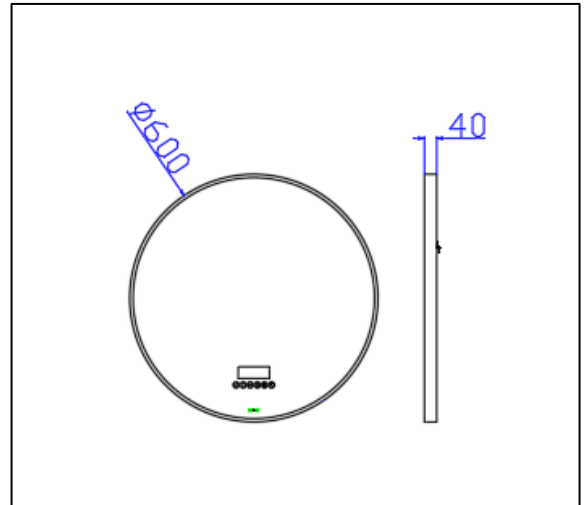

## KG 40W Mirror Light Anti-Fog and Bluetooth Dia. 600

<b>MODEL</b>	JHT-KG-JA01Y	<b>IP</b>	IP44
<b>INPUT VOLTAGE (V)</b>	AC 200-250V	<b>IK</b>	IK05
<b>POWER FACTOR (PF)</b>	0.9	<b>OPERATING TEMPERATURE (°C)</b>	0 to +40°C
<b>WATTAGE (W)</b>	40W	<b>INSTALLATION TYPE</b>	Wall Mounted
<b>FLICKER FREE (Y/N)</b>	YES	<b>DIMENSION (mm)</b>	Ø600 x D40 mm
<b>COLOUR TEMPERATURE (K)</b>	4000K / 6000K	<b>LIFESPAN (hr.)</b>	30,000 hrs.
<b>HOUSING COLOUR</b>	Milky White	<b>WARRANTY (yr.)</b>	3 years
<b>MATERIAL</b>	Glass & Acrylic	<b>COMPLIANCE</b>	SAA