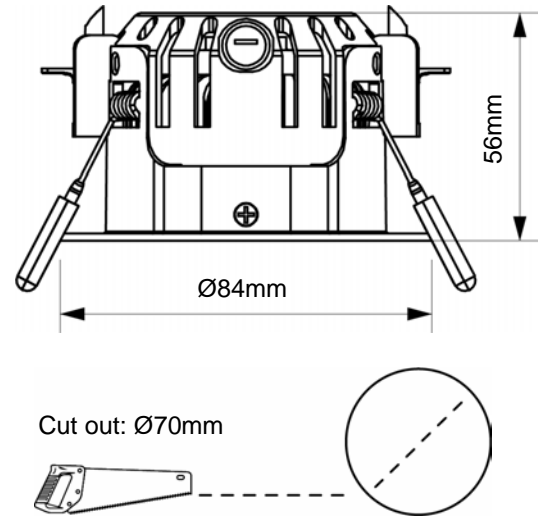

VERTEX 8W DOWNLIGHT 3000K - 70MM

MODEL	CS-OP-V6085-3000K	OPERATING TEMPERATURE	-10° TO 45°C
POWER	8W	DIMMABLE	Yes (5%~100%)
POWER FACTOR	> 0.95	BEAM ANGLE	35°
VOLTAGE	AC 200-240V 50/60Hz	RATING	IP20
CCT	3000K (Single Color Model)	FINISH	White (Black rim sold seperately)
LUMINOUS OUTPUT	>600Lm	DIMENSION	Ø84mm X 56mm
LIFESPAN	40,000 Hrs	HOLE CUT	Ø70mm
CRI	> 80	WARRANTY	5 YEARS

VERTEX 8W DOWNLIGHT 5000K - 70MM

MODEL	CS-OP-V6085-3000K	OPERATING TEMPERATURE	-10° TO 45°C
POWER	8W	DIMMABLE	Yes (5%~100%)
POWER FACTOR	> 0.95	BEAM ANGLE	35°
VOLTAGE	AC 200-240V 50/60Hz	RATING	IP20
CCT	5000K (Single Color Model)	FINISH	White (Black rim sold seperately)
LUMINOUS OUTPUT	>700Lm	DIMENSION	Ø84mm X 56mm
LIFESPAN	40,000 Hrs	HOLE CUT	Ø70mm
CRI	> 80	WARRANTY	5 YEARS