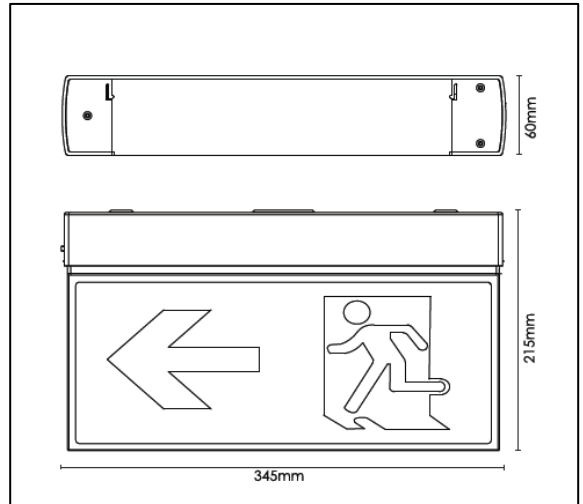

## Emerex Wall/Ceiling Slim Exits

<b>MODEL</b>	CS-MRX-EXSB	<b>IK</b>	07
<b>LED BRAND</b>	Osram	<b>OPERATING TEMPERATURE (°C)</b>	0 – 40°C
<b>DRIVER BRAND</b>	SYNNOVATE	<b>MAINTAINED/NON-MAINTAINED OPERATION</b>	Maintained
<b>INPUT VOLTAGE (V)</b>	230V	<b>DIMMABLE</b>	NA
<b>POWER FACTOR (PF)</b>	0.95	<b>VIEWING (m)</b>	24
<b>WATTAGE (W)</b>	2W	<b>INSTALLATION TYPE</b>	Surface Mount – Wall / Ceiling
<b>FLICKER FREE</b>	YES	<b>CUT-OUT (mm)</b>	70 x 430
<b>LUMEN OUTPUT (LM)</b>	95.1LM	<b>DIMENSION (mm)</b>	345 x 215 x 60
<b>EFFICACY (LM/W)</b>	47.5LM/W	<b>NET WEIGHT (kg)</b>	1.5
<b>HOUSING COLOUR &amp; MATERIAL</b>	White, ABS	<b>LIFESPAN (Hours)</b>	50,000
<b>IP</b>	20	<b>WARRANTY (Years)</b>	3
<b>COMPLIANCE</b>	AS/NZS 2293, AS/NZS 60598, RCM		