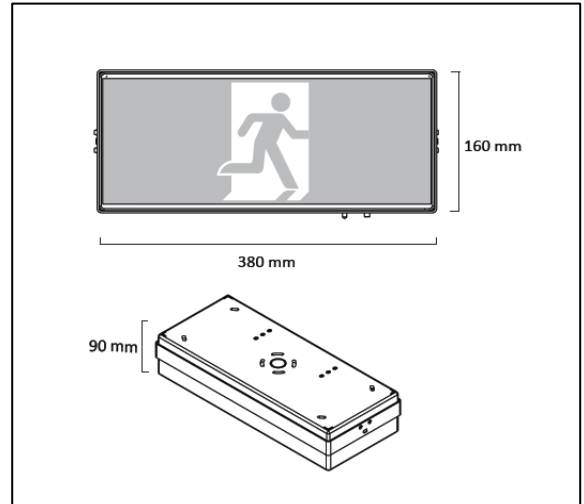

Emerex Omega LED Exist Light

MODEL	CS-MRX-EXBW	IK	07
LED BRAND	Osram	OPERATING TEMPERATURE (°C)	0 – 40°C
DRIVER BRAND	SYNNOVATE	MAINTAINED/NON-MAINTAINED OPERATION	Maintained
INPUT VOLTAGE (V)	230V	DIMMABLE	NA
POWER FACTOR (PF)	0.95	VIEWING (m)	24
WATTAGE (W)	2W	INSTALLATION TYPE	Surface Mount – Wall
FLICKER FREE	YES	DIMENSION (mm)	380 x 160 x 90
LUMEN OUTPUT (LM)	112.6LM	NET WEIGHT (kg)	1.5
EFFICACY (LM/W)	56.3LM/W	LIFESPAN (Hours)	50,000
HOUSING COLOUR & MATERIAL	White, ABS	WARRANTY (Years)	3
IP	20	COMPLIANCE	AS/NZS 2293, AS/NZS 60598, RCM