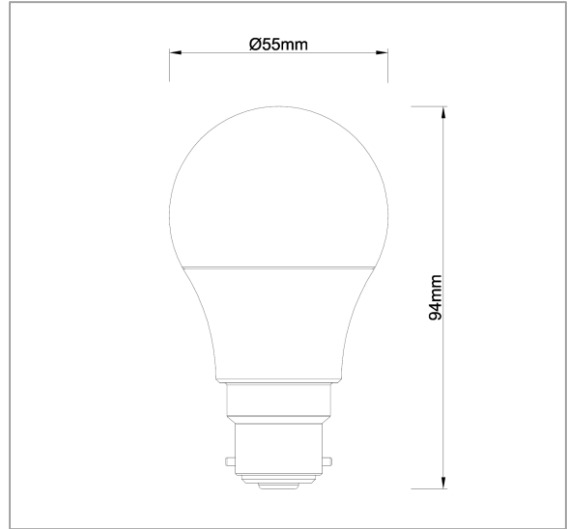

Lumenovo 5.5W B22 G55 LED Globe – 2700K & 4000K

MODEL	CS-LMNV-G55B22W06A-02B-2700K	VOLTAGE	240V
	CS-LMNV-G55B22W06A-02B-4000K		
WATTAGE MAX	5.5W	LUMEN	470 LM
COLOUR TEMPERATURE	2700K / 4000K	BEAM ANGLE	180°
GLOBE TYPE	BC (G55, B22)	DIMMABLE	NO
CRI	80	WARRANTY	2 YEARS