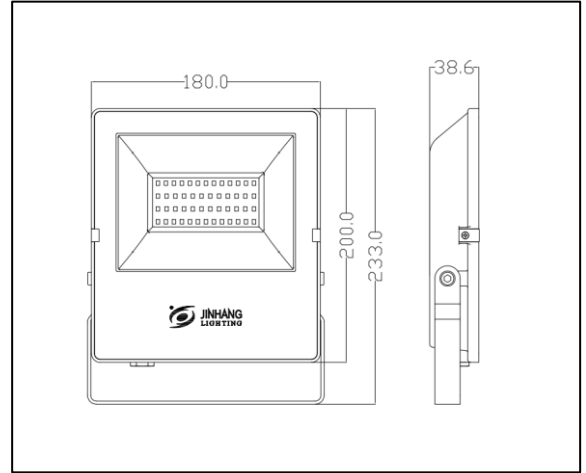

## JinHang 50W LED Floodlight V6 6000K Grey

<b>MODEL</b>	CS-JH-FL6-50W-GREY-6000K-CLEAR	<b>HOUSING COLOUR</b>	Grey
	CS-JH-FL6-50W-GREY-6000K-FROST	<b>MATERIAL</b>	Aluminium, Tempered Glass (Clear / Frost)
<b>INPUT VOLTAGE (V)</b>	100-300V AC	<b>IP</b>	IP66
<b>PROTECTION CLASS</b>	CLASS I	<b>IK</b>	IK06
<b>POWER FACTOR (PF)</b>	0.9	<b>OPERATING TEMPERATURE (°C)</b>	-40°C to +50°C
<b>WATTAGE (W)</b>	50W	<b>DIMMABLE (Y/N)</b>	NA
<b>FLICKER FREE (Y/N)</b>	NA	<b>DIMMING TYPE</b>	NA
<b>LUMEN OUTPUT (LM)</b>	4,000LM	<b>INSTALLATION TYPE</b>	Surface Mounting
<b>EFFICACY (LM/W)</b>	80LM/W	<b>DIMENSION (mm)</b>	180 x 200 x 38.6
<b>COLOUR TEMPERATURE (K)</b>	6000K	<b>NET WEIGHT</b>	1.35kg
<b>BEAM ANGLE (°)</b>	110°	<b>LIFETIME</b>	45,000 Hours
<b>CRI (Ra)</b>	80	<b>WARRANTY</b>	5 Years
<b>SDCM</b>	<7	<b>COMPLIANCE</b>	SAA, RCM