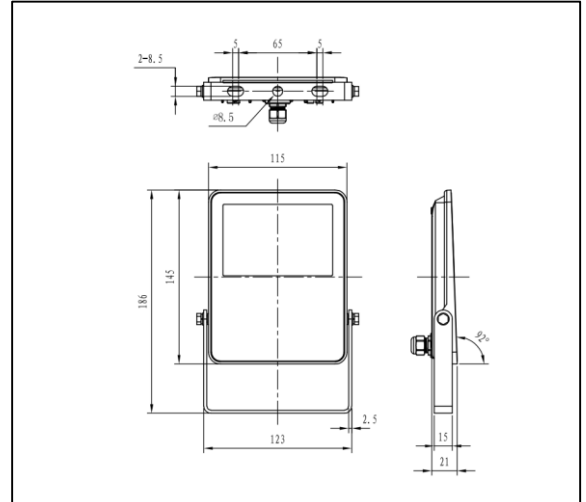

## JINHANG Floodlight V7 20W

<b>MODEL</b>	CS-JH-FL13-20	<b>CRI (Ra)</b>	75
<b>LED BRAND</b>	Osram	<b>SDCM</b>	<5
<b>DRIVER BRAND</b>	Driver on board	<b>HOUSING COLOUR &amp; MATERIAL</b>	Black, Magnesium aluminum alloy/tempered glass
<b>INPUT VOLTAGE (V)</b>	AC 120-277V	<b>IP</b>	IP66
<b>PROTECTION CALSS</b>	Class I	<b>IK</b>	IK07
<b>SPD (KV)</b>	4	<b>AMBIENT TEMPERATURE (°C)</b>	40°C
<b>POWER FACTOR (PF)</b>	≥0.99	<b>OPERATING TEMPERATURE (°C)</b>	-40°C ~ +40°C
<b>WATTAGE (W)</b>	20W	<b>DIMMABLE (Y/N)</b>	No
<b>FLICKER FREE (Y/N)</b>	Yes	<b>INSTALLATION TYPE</b>	Bracket Mount
<b>LUMEN OUTPUT (LM)</b>	1,800 LM @4000K 2,000 LM @5000K	<b>DIMENSION (mm)</b>	L145 x W115 x H21 mm
<b>EFFICACY (LM/W)</b>	90 LM/W @4000K 100 LM/W @5000K	<b>NET WEIGHT (kg)</b>	0.43Kg ±0.1
<b>COLOUR TEMPERATURE</b>	4000K / 5000K	<b>LIFESPAN (hr.)</b>	≥100,000 hrs.
<b>BEAM ANGLE (°)</b>	120°	<b>WARRANTY (yr.)</b>	3 yrs.
<b>COMPLIANCE</b>	SAA		