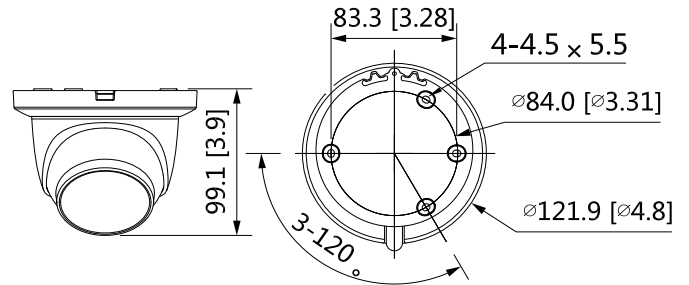

Environment

Operating Conditions	-40°C to +60°C (-40°F to +140°F)/less than ≤ 95%
Storage Temperature	-40°C to +60°C (-40°F to +140°F)
Protection	IP67

Structure

Casing	Metal
Dimensions	100.9 mm × Φ109.9 mm (3.97" × Φ4.33")
Net Weight	0.48 kg (1.1 lb)
Gross Weight	0.65 kg (1.4 lb)

Accessories

Optional:

PFA130-E
Junction Box

PFB203W
Wall Mount

PFA152-E
Pole Mount

Dimensions (mm[inch])

MEMBERS OF

MOORABBIN
131-133 Keys Road,
Meerabbin VIC 3189