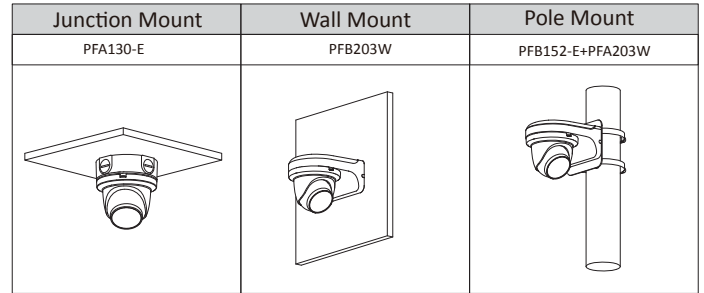

Environment

Operating Conditions	-40°C to +60°C (-40°F to +140°F)/less than ≤ 95%
Storage Temperature	-40°C to +60°C (-40°F to +140°F)
Protection	IP67

Structure

Casing	Metal
Dimensions	100.9 mm × Φ109.9 mm (3.97" × Φ4.33")
Net Weight	0.48 kg (1.1 lb)
Gross Weight	0.65 kg (1.4 lb)