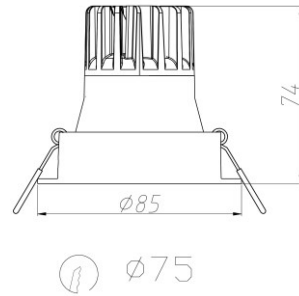

DGT LED SPOTLIGHT MQ 1220 10W Single Colour

DGT | LED
LIGHTING SERIES

MODEL	CS-DGT-MQ-1220-10W-3000K-24D CS-DGT-MQ-1220-10W-4000K-24D CS-DGT-MQ-1220-10W-5000K-24D	IP	20
INPUT VOLTAGE (V)	220-240V AC	AMBIENT TEMPERATURE (°C)	25°C
POWER FACTOR (PF)	>0.8	OPERATING TEMPERATURE (°C)	-20 to +40°C
WATTAGE (W)	10W	DIMMABLE	Yes
LUMEN OUTPUT (LM)	335 (+/- 10%) LM	INSTALLATION TYPE	Recessed
COLOUR TEMPERATURE (K)	3000K / 4000K / 5000K	CUT-OUT (mm)	Ø75 (+/-5) mm
BEAM ANGLE (°)	24°	DIMENSION (mm)	Ø85 x H74 mm
CRI (Ra)	90	NET WEIGHT (kg)	0.21 kg
SDCM	5	LIFESPAN (hr.)	35,000 hrs.
UGR	12	WARRANTY (yr.)	5 yrs.
HOUSING COLOUR & MATERIAL	White, aluminum	COMPLIANCE	SAA