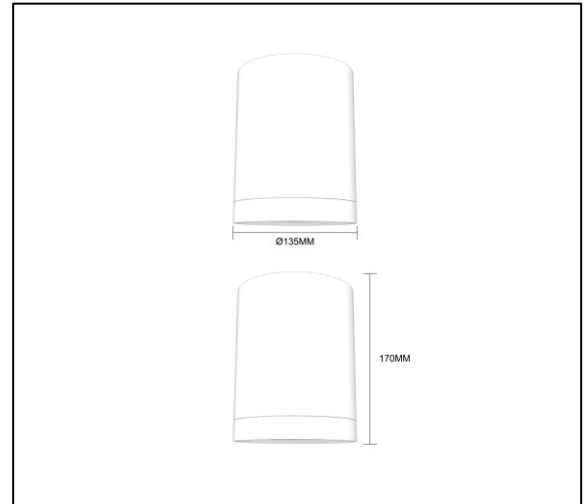

Rafe 33W Surface Mount Downlight IP65 WH

MODEL	CS-CGD-LC1518R-01-33W-3000K-60D-IP65-WH CS-CGD-LC1518R-01-33W-4000K-60D-IP65-WH CS-CGD-LC1518R-01-33W-5000K-60D-IP65-WH	UGR	<19
LED BRAND AND TYPE	Bridgelux COB	HOUSING COLOUR	WHITE
INPUT VOLTAGE (V)	220-240V; 50/60Hz	MATERIAL	ALUMINUM
PROTECTION CALSS	CLASS I	IP	65
IC-4 RATED (Y/N)	YES	IK	N/A
POWER FACTOR (PF)	0.9	OPERATING TEMPERATURE (°C)	-20°C to +40°C
WATTAGE (W)	33W	DIMMABLE (Y/N)	Yes
FLICKER FREE (Y/N)	YES	DIMMING TYPE	Traic-dimming
LUMEN OUTPUT (LM)	2970LM	INSTALLATION TYPE	SURFACE MOUNTED
EFFICACY (LM/W)	90LM/W	DIMENSION (mm)	Ø135 x H170 mm
COLOUR TEMPERATURE (K)	3000K / 4000K / 5000K	NET WEIGHT (kg)	1.6kg
BEAM ANGLE (°)	60°	LIFESPAN (hr.) @L70B50	50,000 HR
CRI (Ra)	90	WARRANTY (yr.)	3 YEARS
SDCM	<3	COMPLIANCE	SAA